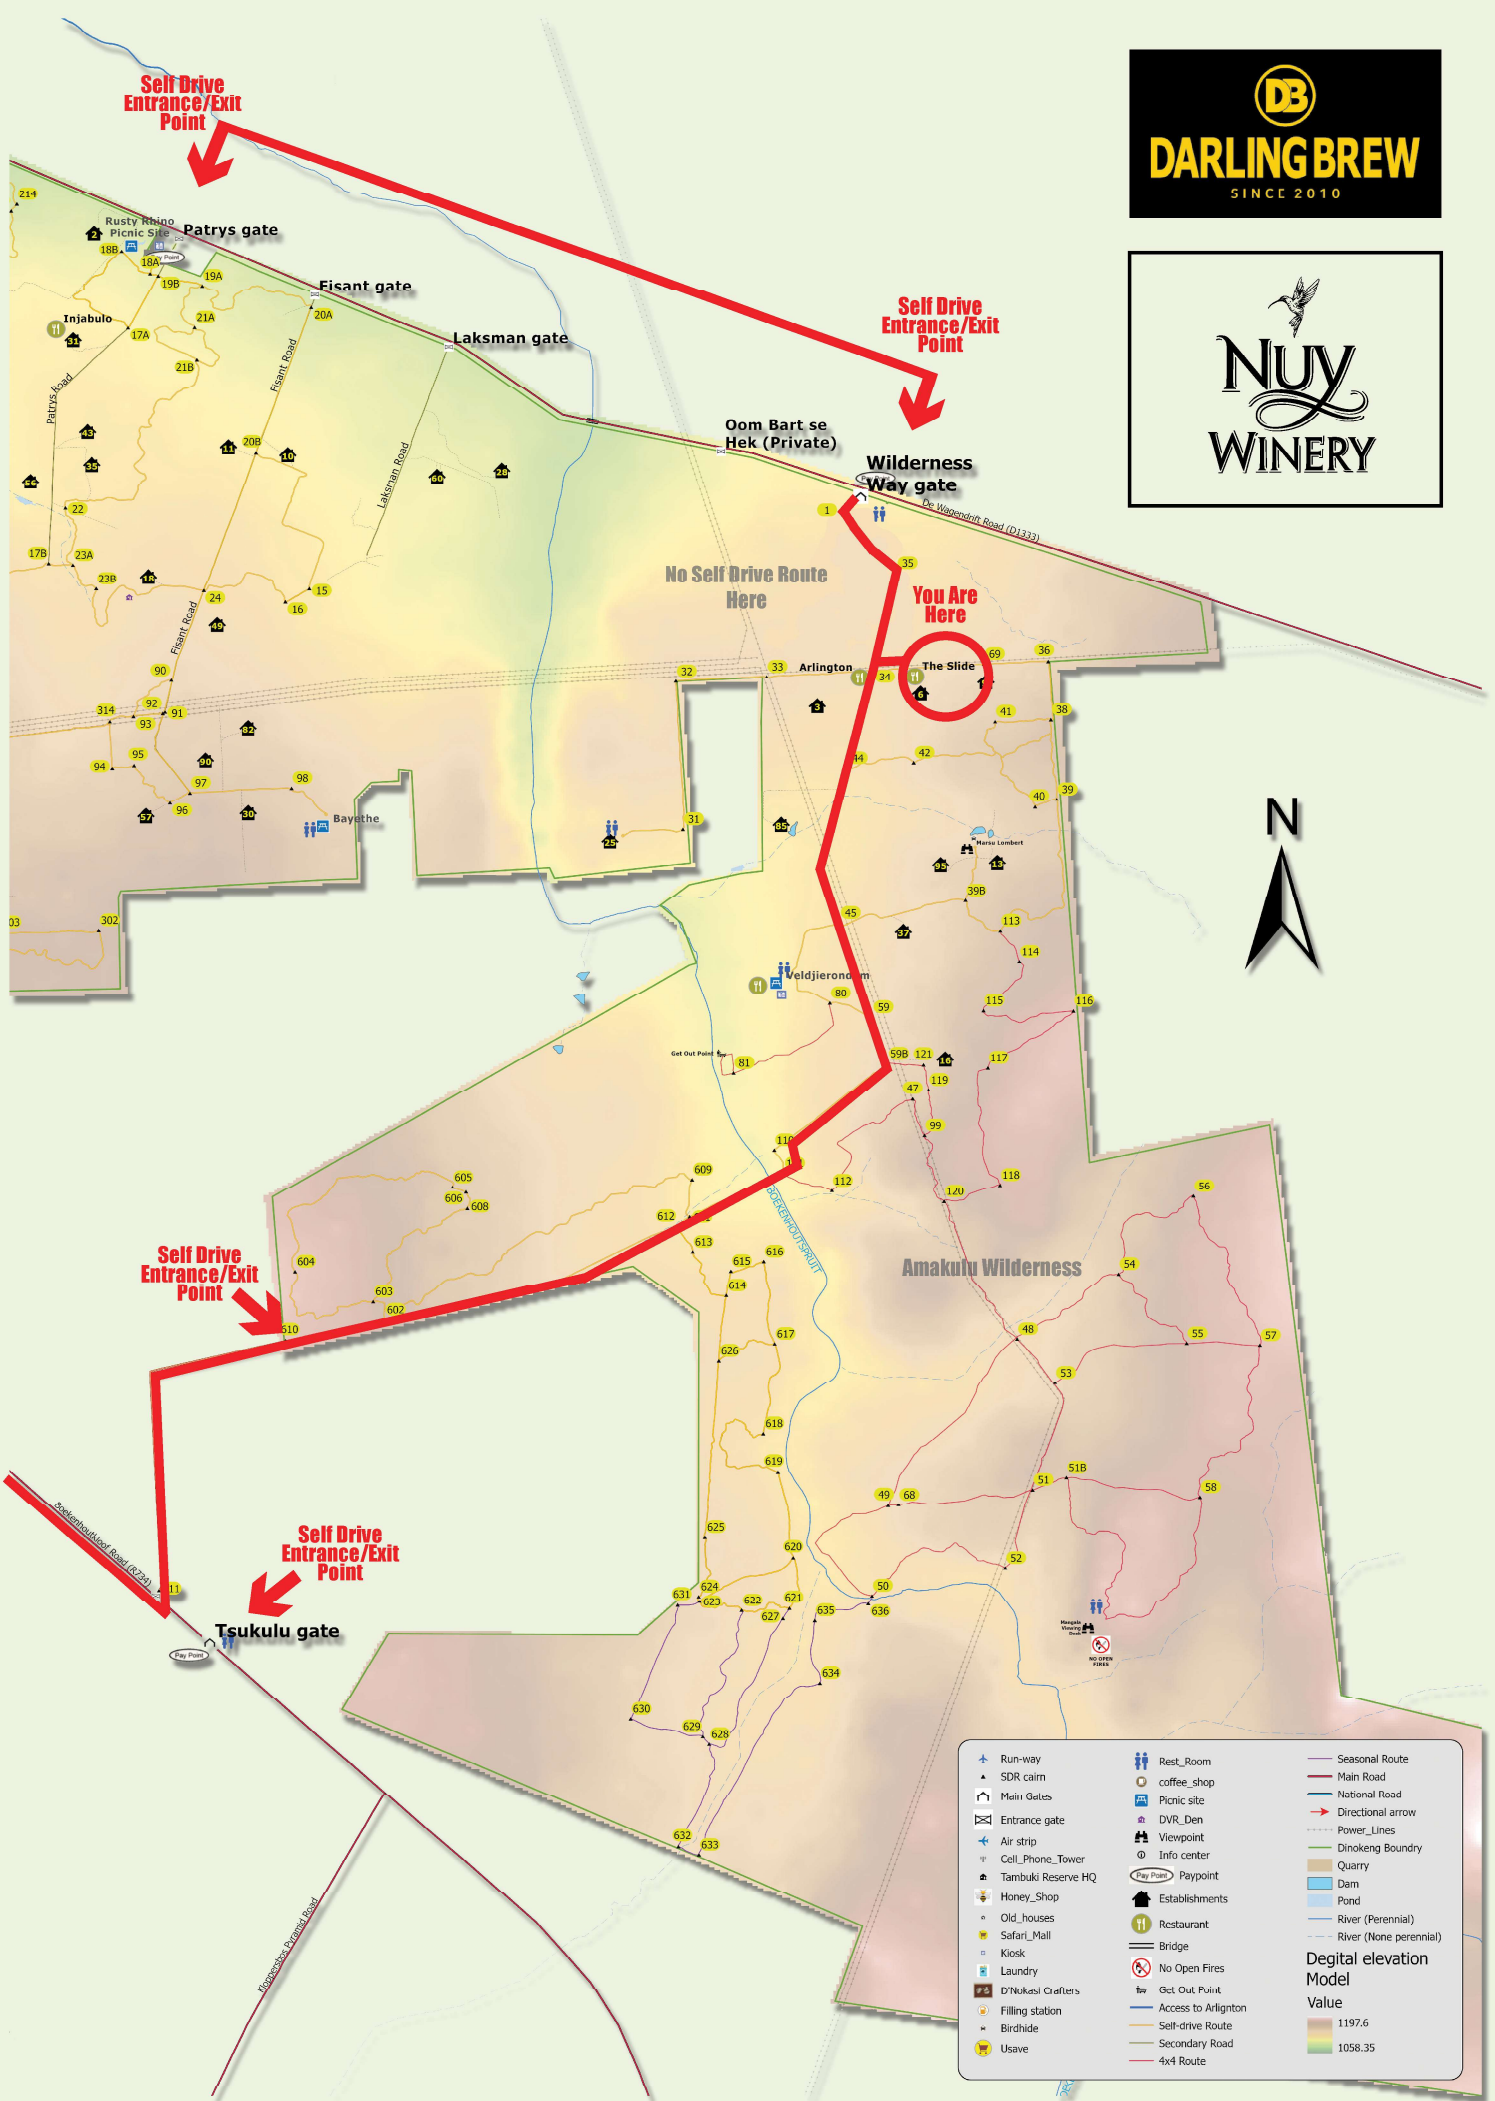

**Dinokeng Game Reserve
Self Drive Route
Map**

	Run-way		Rest_Room		Seasonal Route
	SDR cairn		coffee_shop		Main Road
	Main Gates		Picnic site		National Road
	Entrance gate		DVR_Den		Directional arrow
	Air strip		Viewpoint		Power_Lines
	Cell_Phone_Tower		Info center		Dinokeng Boundary
	Tambuki Reserve HQ		Pay Point		Quarry
	Honey_Shop		Establishments		Dam
	Old_houses		Restaurant		Pond
	Safari_Mall		No Open Fires		River (Perennial)
	Kiosk		Get Out Point		River (None perennial)
	Laundry		Access to Arlington	Digital elevation Model	
	D'Nokesi Crafters		Self-drive Route	Value	
	Filling station		Secondary Road	1197.6	
	Birdhide		4x4 Route	1058.35	
	Usave				